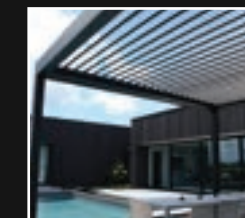

LouvreTec®

Engineered for Life

Custom designed opening roofs, louvres, pergolas and more
free no obligation quote & site visit
LouvreTec Bay of Plenty / Waikato
15 Newton St, Mt Maunganui 07 574 6040 office@louvretec.co.nz
www.louvretec.co.nz